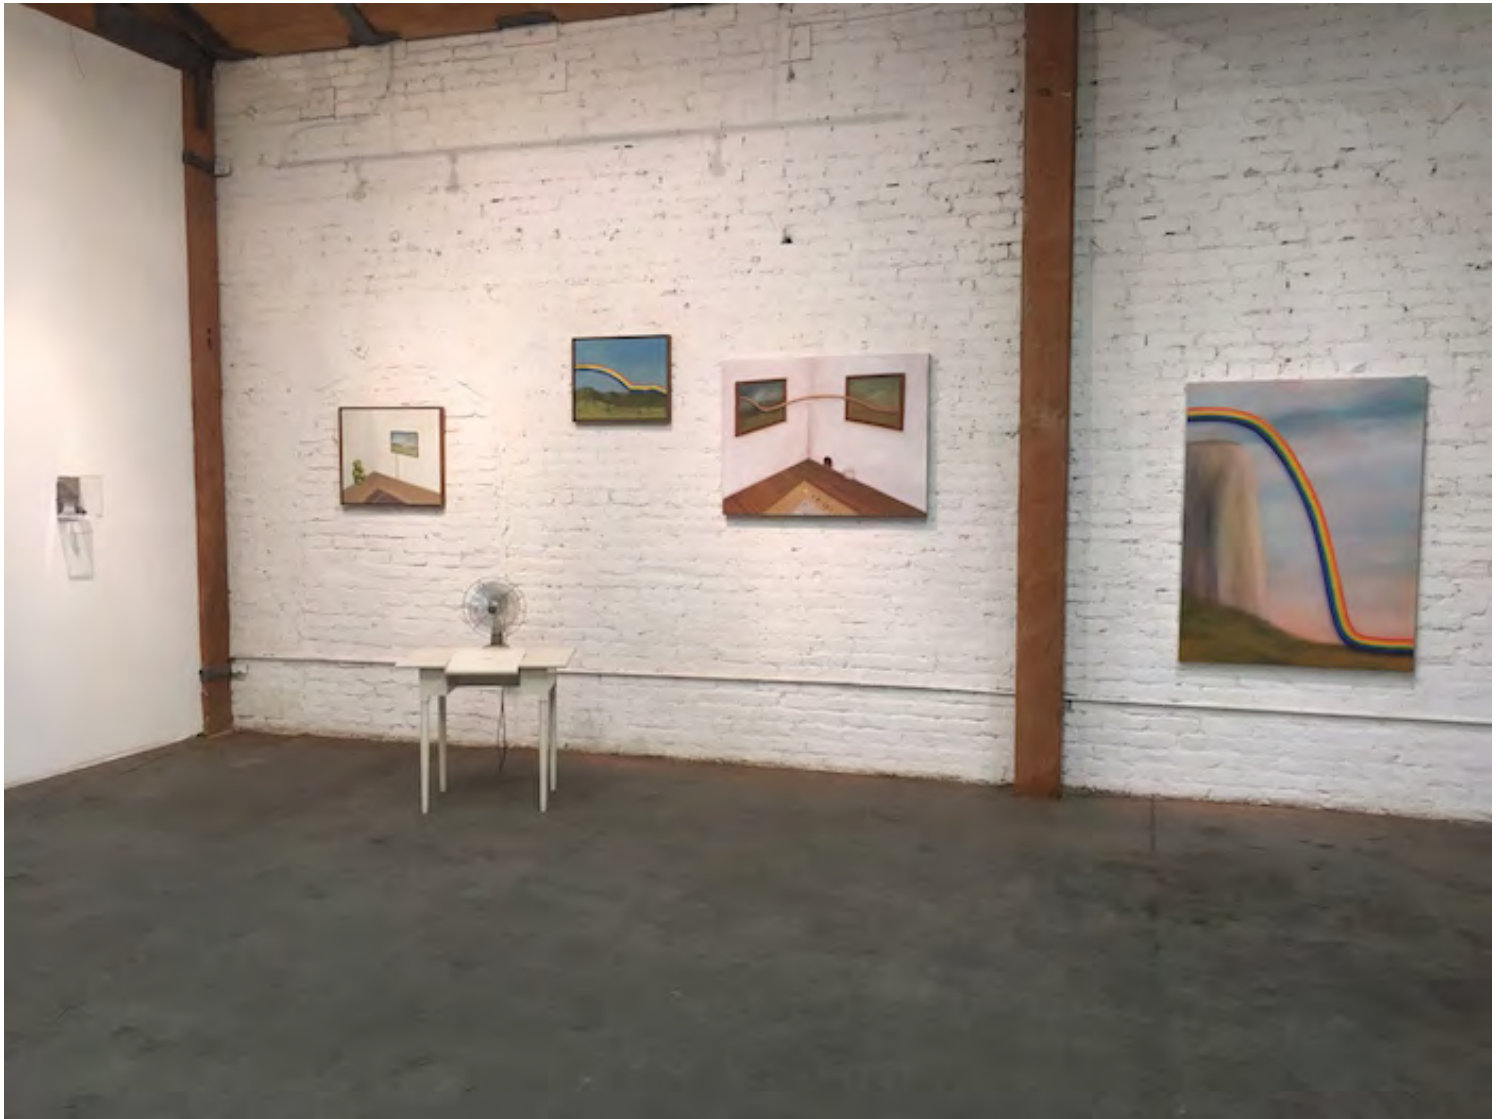

Installation view