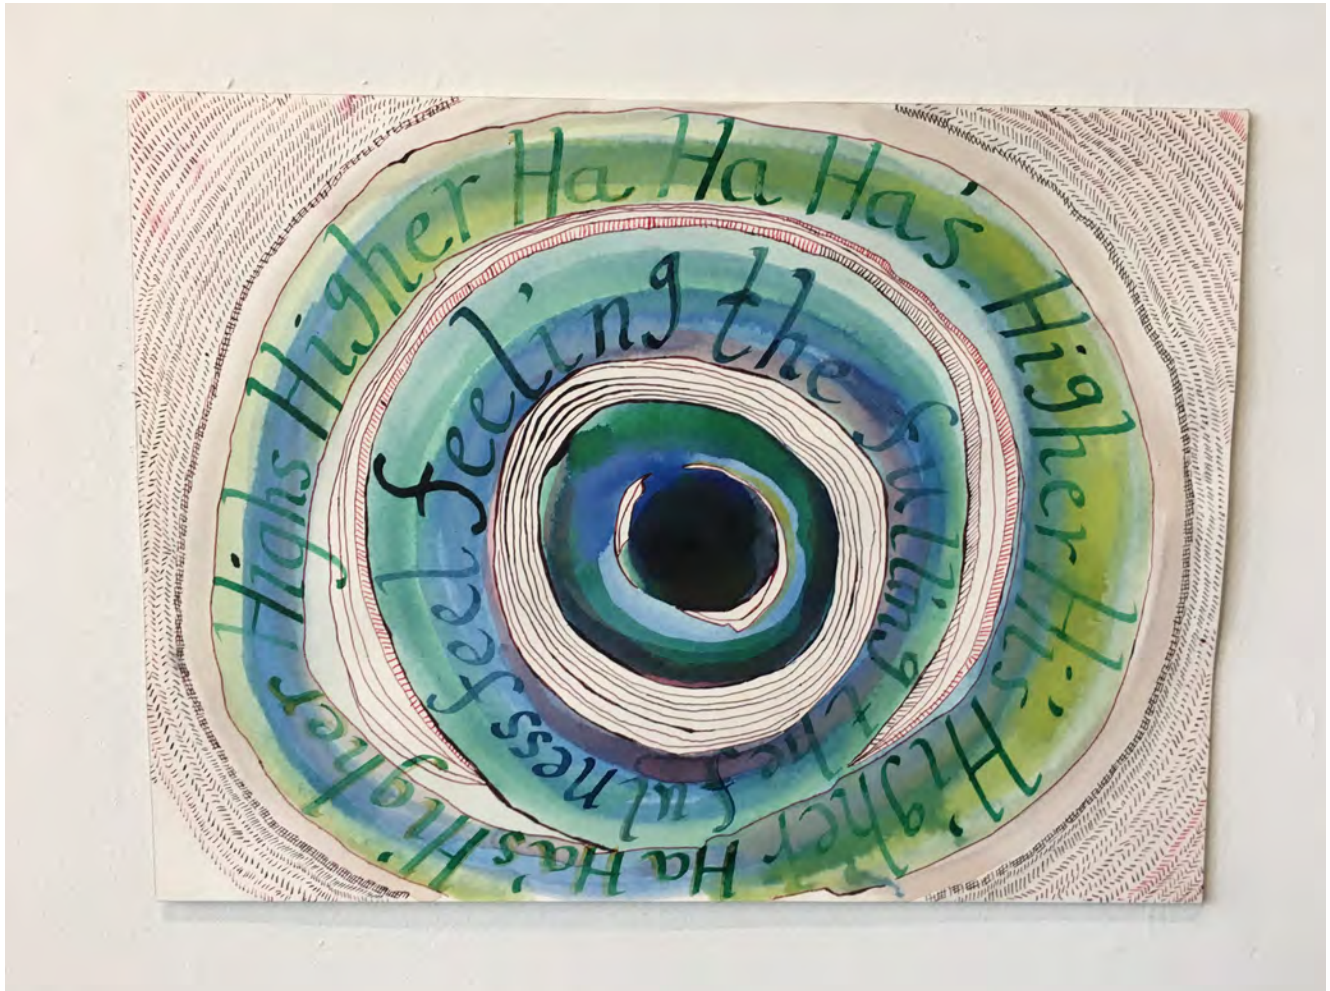

Michael G Bauer
Hug 55, 2015
The Panacea Project
Pen and ink on paper
9 x 12 in (22.9 x 30.5 cm)
BHP043
$850