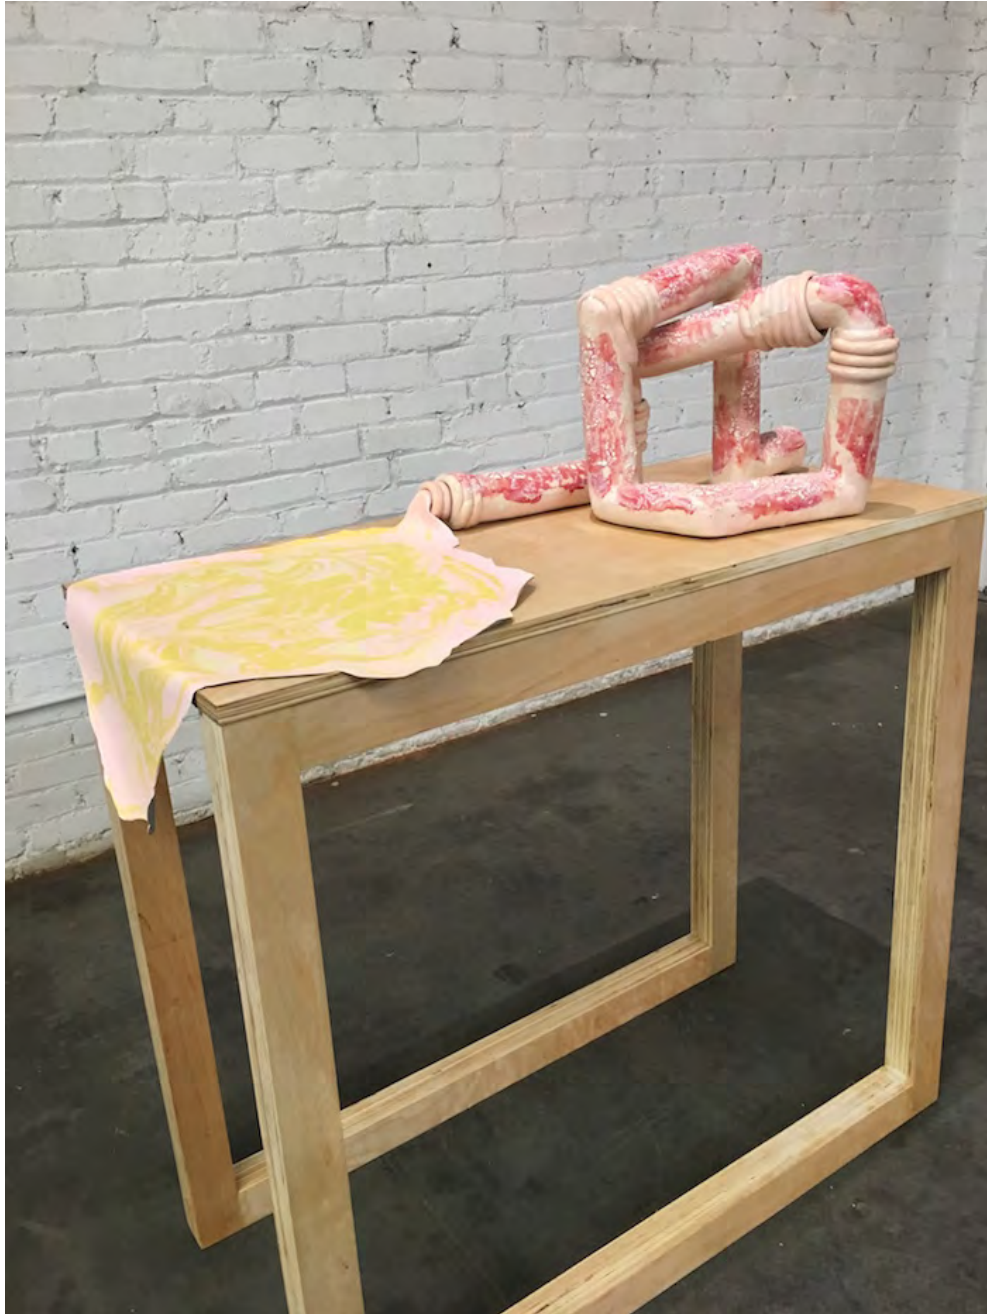

Nicola Vruwink
#1 Untitled, 2017
The Panacea Project
Fired ceramic, glaze, foot pump and balloon
20 x 24 x 22 in (50.8 x 61 x 55.9 cm)
BHP015
$3,800

Nicola Vruwink
#2 Untitled, 2017
The Panacea Project
Fired ceramic, glaze, foot pump and balloon
20 x 24 x 20 in (50.8 x 61 x 50.8 cm)
BHP016
$3,200