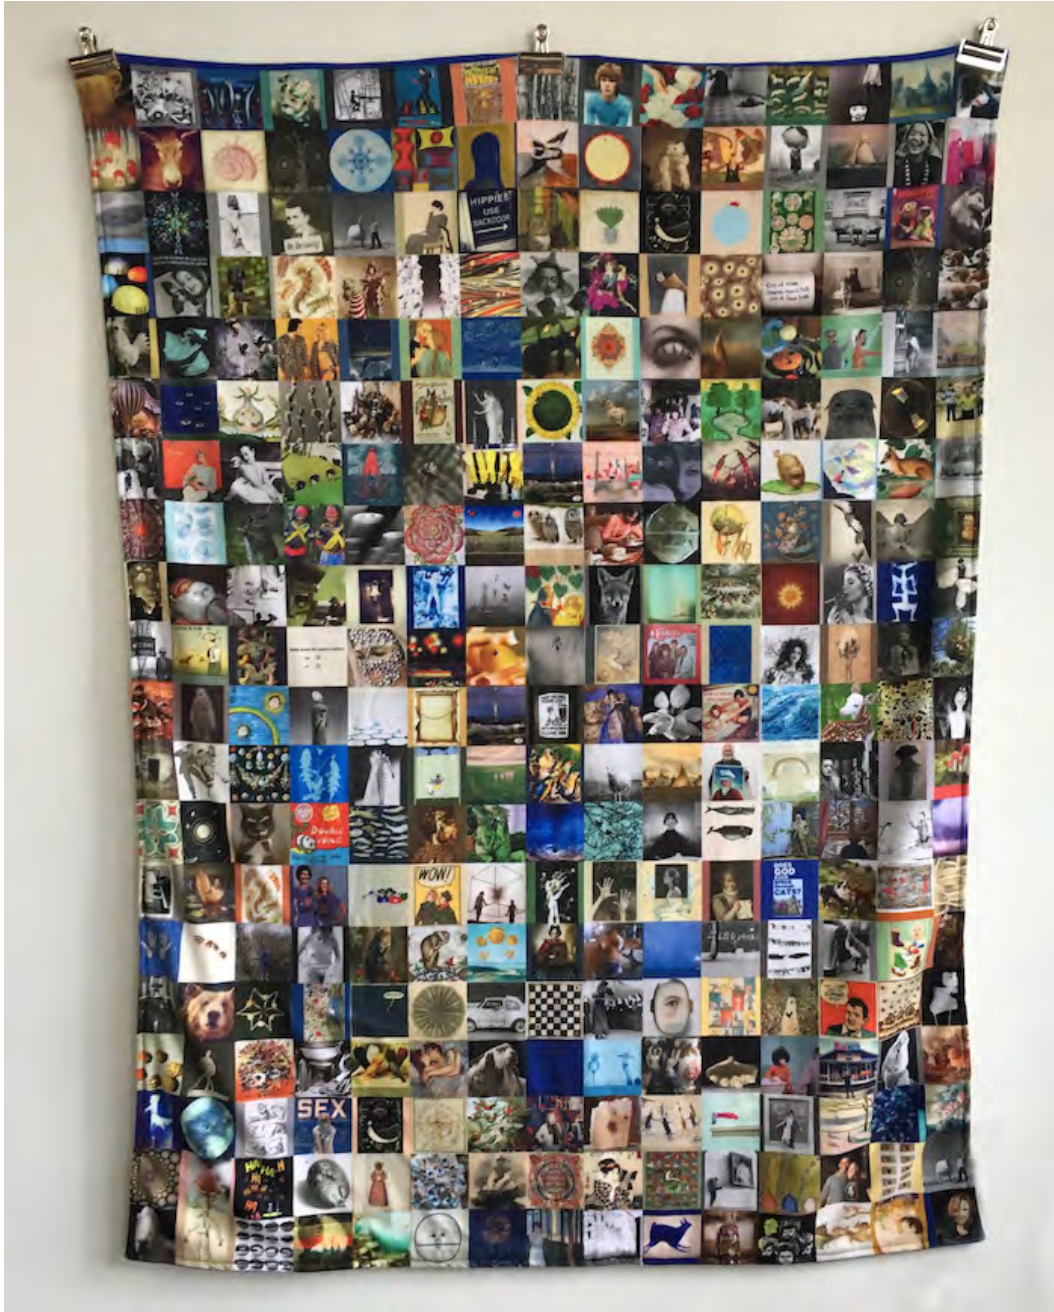

Bettina Hubby
Googly Eyes, With Animals, 2017
The Panacea Project, Edition of 9
Print on aluminum
16 x 20 in (40.6 x 50.8 cm)
BHP066
$1,200

Bettina Hubby
The Jack Hanley Instagram Blanket2, 2017
The Panacea Project, Edition of 15
Polar fleece
80 x 60 in (203.2 x 152.4 cm)
BHP030
$750