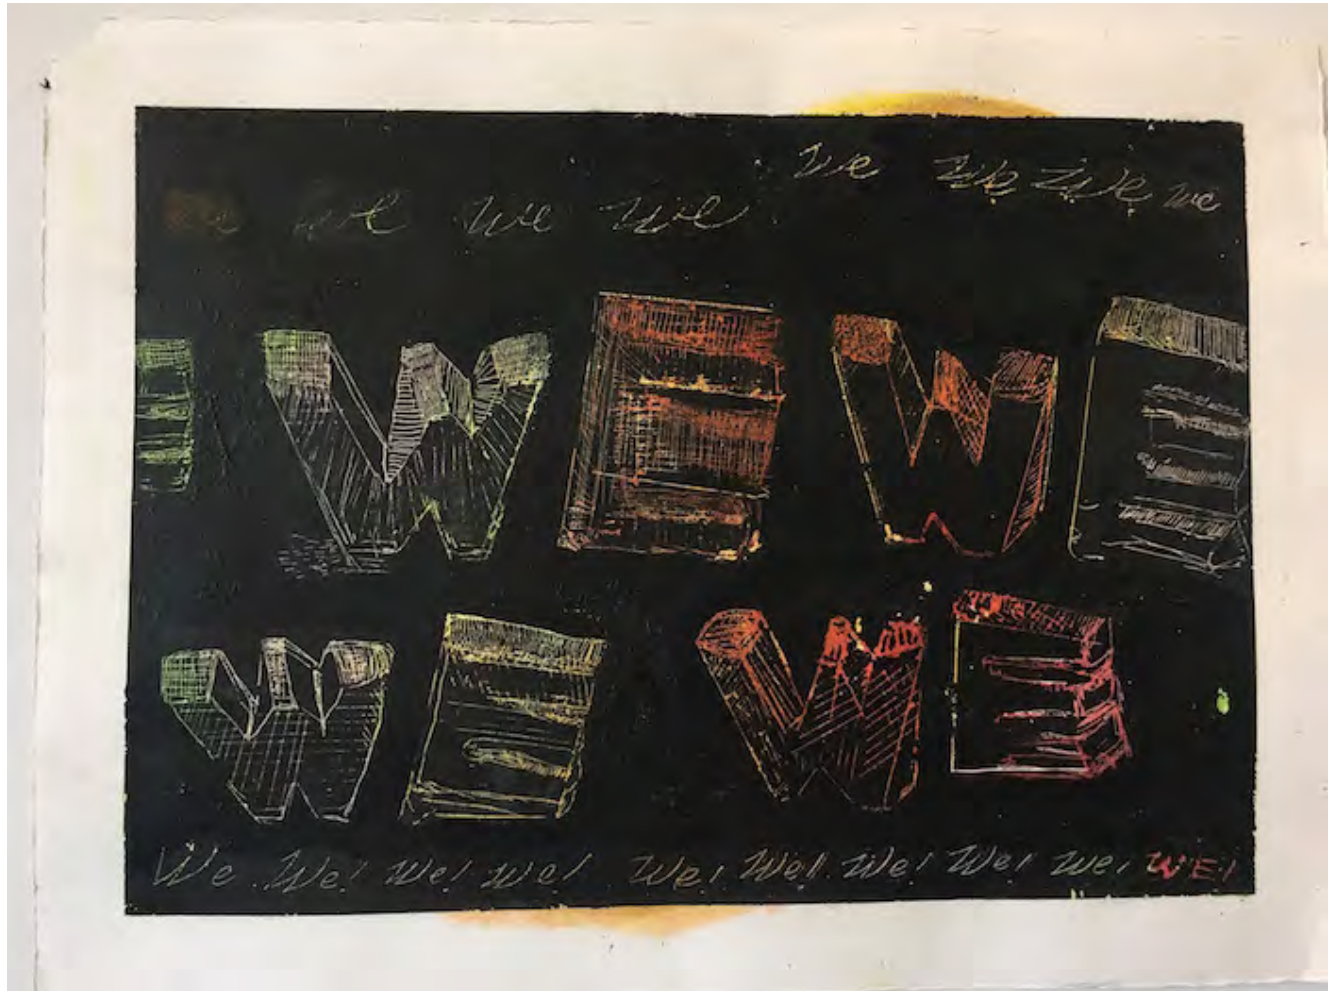

Bob Dornberger
Container (Magic Beans), 2017
The Panacea Project
Aluminum softball bats, beans
Variable dimensions
BHP062
$200