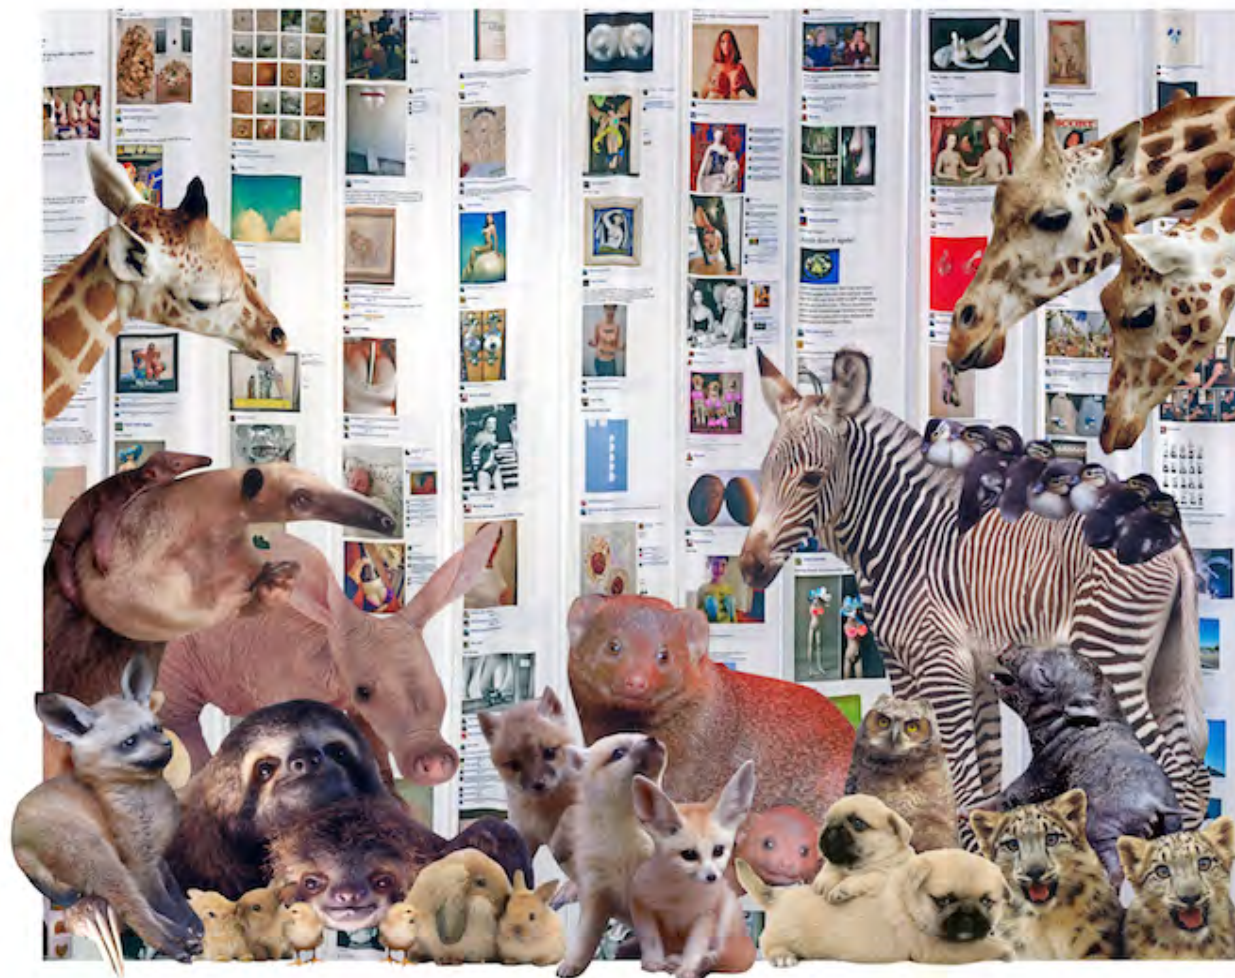

Bettina Hubby
Paramount, With Animals, 2017
The Panacea Project, Edition of 9
Print on aluminum
16 x 20 in (40.6 x 50.8 cm)
BHP021
$1,200